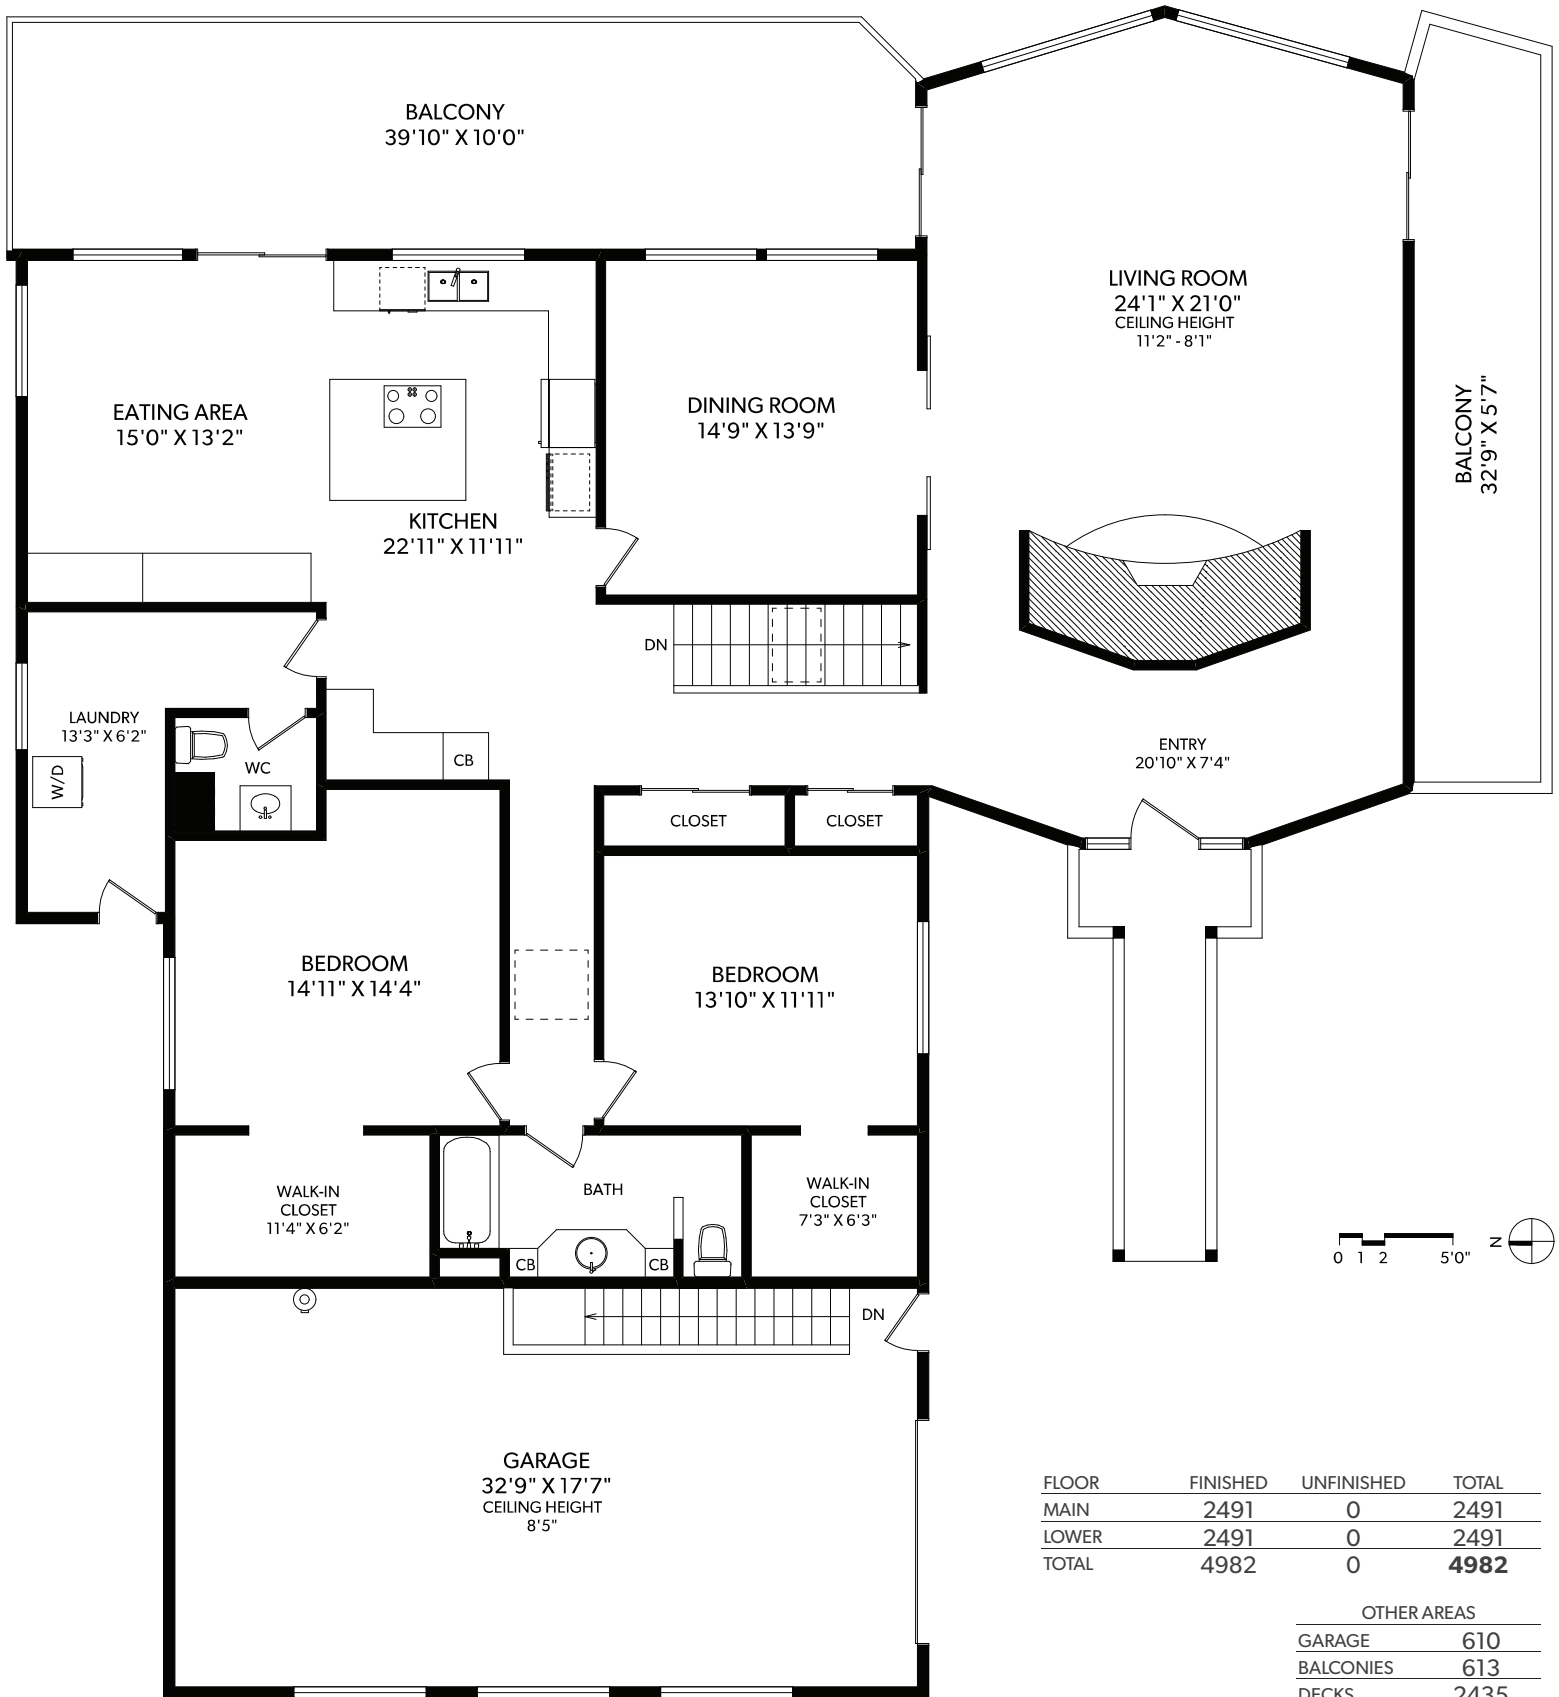

# MAIN FLOOR

FLOOR	FINISHED	UNFINISHED	TOTAL
MAIN	2491	0	2491
LOWER	2491	0	2491
<b>TOTAL</b>	<b>4982</b>	<b>0</b>	<b>4982</b>

OTHER AREAS	
GARAGE	610
BALCONIES	613
DECKS	2435

## 5063 CATALINA TERRACE

DOCUMENT PREPARED FOR THE EXCLUSIVE USE OF