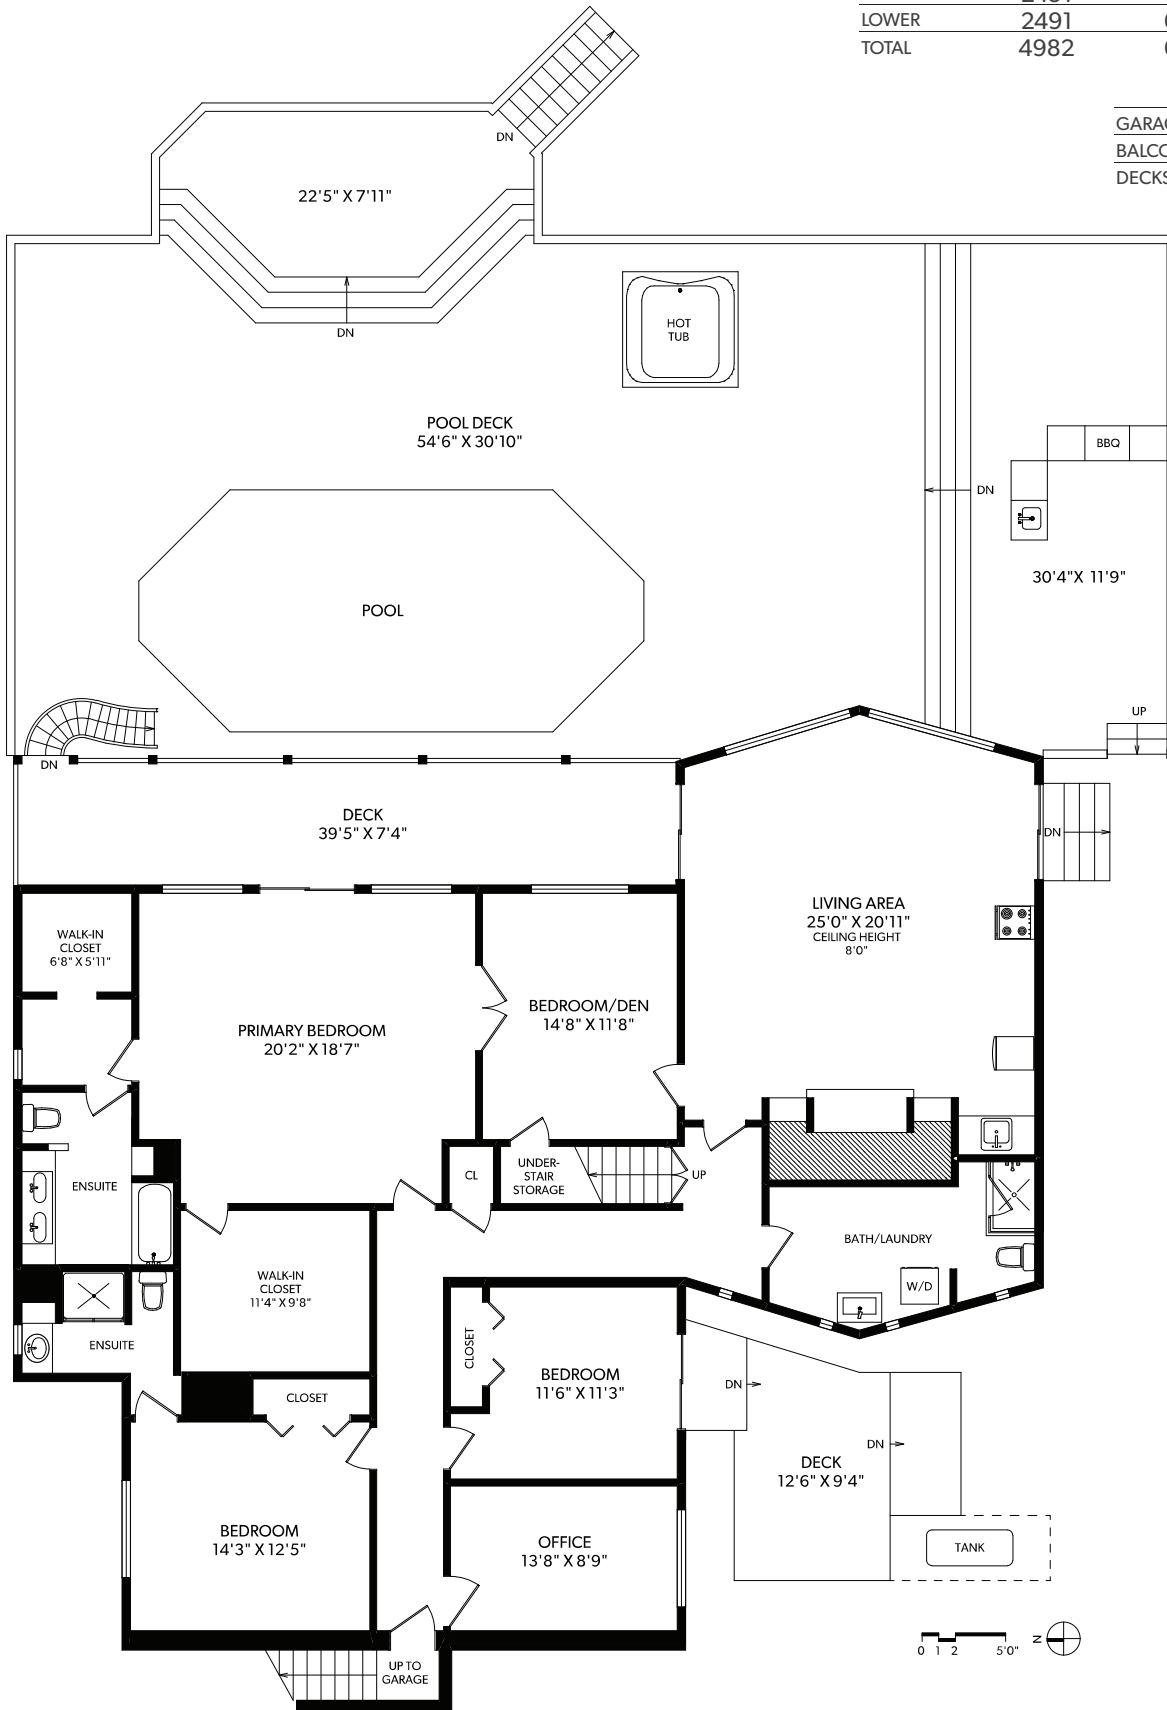

# MAIN FLOOR

FLOOR	FINISHED	UNFINISHED	TOTAL
MAIN	2491	0	2491
LOWER	2491	0	2491
<b>TOTAL</b>	<b>4982</b>	<b>0</b>	<b>4982</b>

OTHER AREAS	
GARAGE	610
BALCONIES	613
DECKS	2435

## 5063 CATALINA TERRACE

DOCUMENT PREPARED FOR THE EXCLUSIVE USE OF

# LOWER FLOOR

FLOOR	FINISHED	UNFINISHED	TOTAL
MAIN	2491	0	2491
LOWER	2491	0	2491
TOTAL	4982	0	4982

OTHER AREAS	
GARAGE	610
BALCONIES	613
DECKS	2435